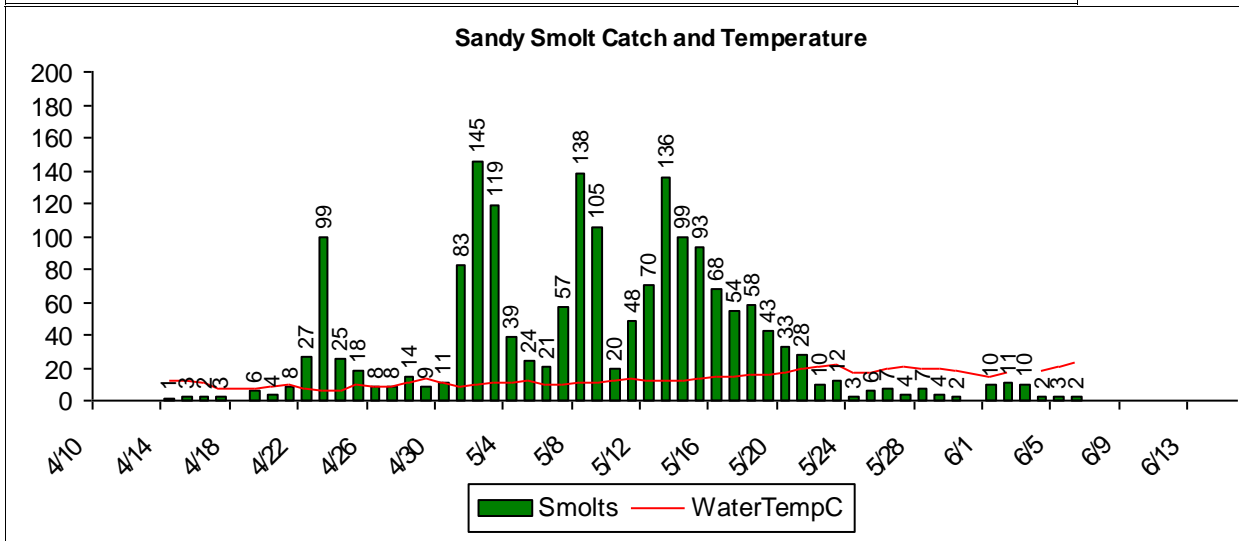

**Total Salmon Catch (Naturally Reared) at Sandy River:**

**Total Salmon Catch:**

Lifestage	Lane Road New
smolt	1820

**Origin of Captured Smolts:**

Origin	Lane Road New	Lane Road Recaps
Wild	1575	245

**Marks and Tags:**

Observed or Applied	Type of Mark	Location of Mark	Lane Road New
Applied	Fin Punch	Lower Caudal	579
Applied	Fin Punch	Upper Caudal	992
Observed	Fin Punch	Lower Caudal	115
Observed	Fin Punch	Upper Caudal	130