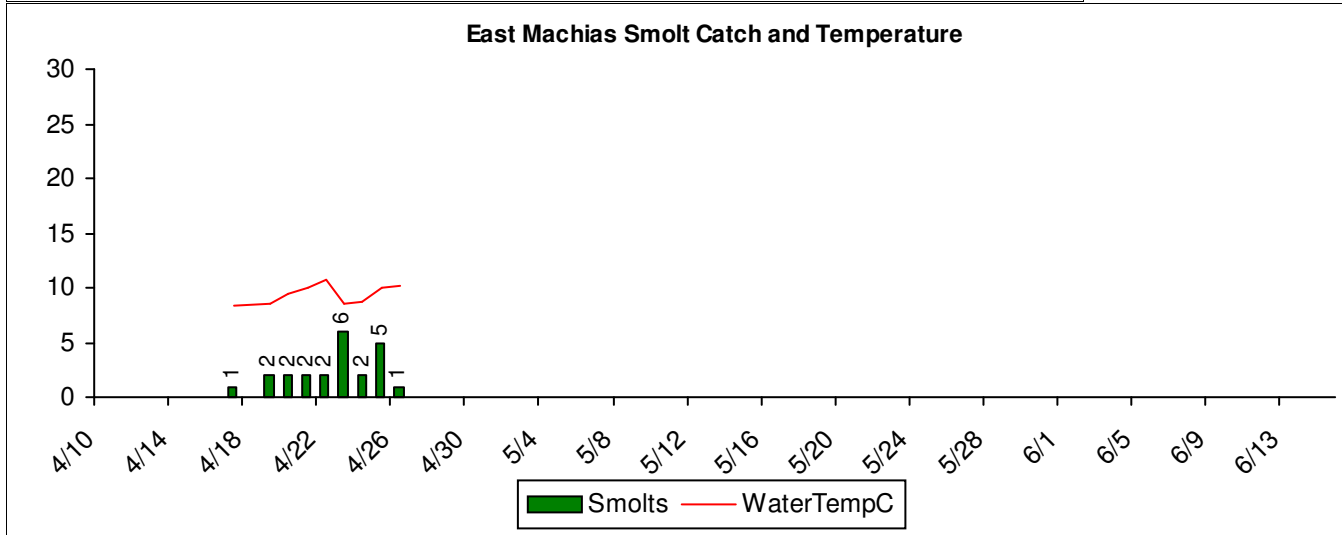

**Total Salmon Catch (Naturally and Hatchery Reared) at East Machias:**

**Total Salmon Catch:**

Lifestage	Jacksonville Bridge
smolt	23

**Origin of Captured Smolts:**

Origin	Jacksonville Bridge New	Jacksonville Bridge Recaps
Hatchery	18	5

**Marks and Tags:**

Observed or Applied	Type of Mark	Location of Mark	Jacksonville Bridge
Applied	Fin Punch	Lower Caudal	11
Applied	Fin Punch	Upper Caudal	7
Observed	Fin Clip	Adipose	23
Observed	Fin Punch	Lower Caudal	4
Observed	Fin Punch	Upper Caudal	1