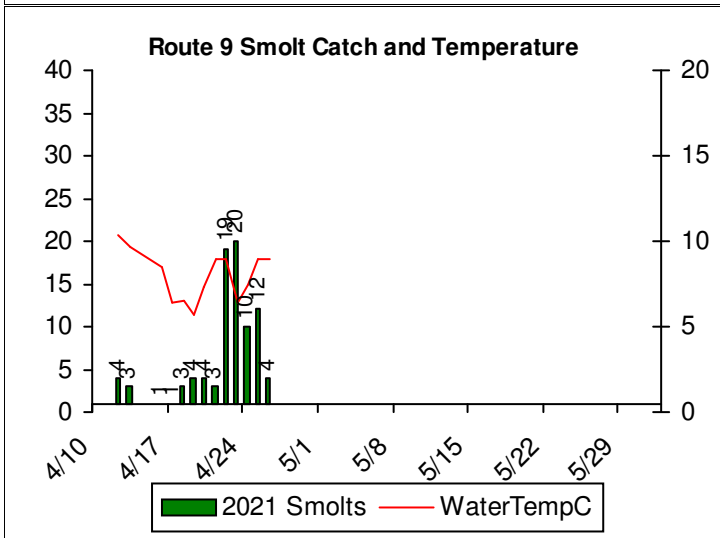

**Total Salmon Catch at Route 9 and Little Falls:**

**Total Salmon Catch:**

Salmon Lifestage	SnoMobile Bridge	Little Falls
Smolt	88	54

**Origin of Captured Smolts:**

Smolt Origin	Little Falls New	Little Falls Recaps	SnoMobile Bridge New	SnoMobile Bridge Recaps
Hatchery Stocked (age unknown)	2	2		
Naturally Reared	38	12	66	22

**Marks and Tags:**

Observed or Applied	Type of Mark	Location of Mark	Little Falls	SnoMobile Bridge
Applied	Fin Clip	Lower Caudal		23
Applied	Fin Clip	Upper Caudal		43
Applied	Fin Punch	Lower Caudal	25	
Applied	Fin Punch	Upper Caudal	15	
Observed	Fin Clip	Adipose	4	
Observed	Fin Clip	Lower Caudal	1	8
Observed	Fin Clip	Upper Caudal	2	14
Observed	Fin Punch	Lower Caudal	11	
Observed	Fin Punch	Upper Caudal	2	

**Naturally Reared Smolts at Route 9 and Little Falls with Daily Median Catch (10 year)**