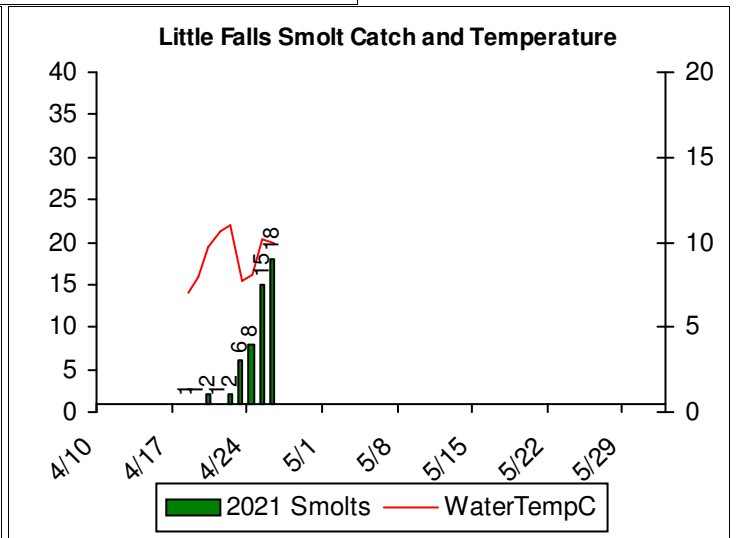

**Total Salmon Catch at Route 9 and Little Falls:**

**Total Salmon Catch:**

Salmon Lifestage	SnoMobile Bridge	Little Falls
Smolt	88	54

**Origin of Captured Smolts:**

Smolt Origin	Little Falls New	Little Falls Recaps	SnoMobile Bridge New	SnoMobile Bridge Recaps
Hatchery Stocked (age unknown)	2	2		
Naturally Reared	38	12	66	22

**Marks and Tags:**

Observed or Applied	Type of Mark	Location of Mark	Little Falls	SnoMobile Bridge
Applied	Fin Clip	Lower Caudal		23
Applied	Fin Clip	Upper Caudal		43
Applied	Fin Punch	Lower Caudal	25	
Applied	Fin Punch	Upper Caudal	15	
Observed	Fin Clip	Adipose	4	
Observed	Fin Clip	Lower Caudal	1	8
Observed	Fin Clip	Upper Caudal	2	14
Observed	Fin Punch	Lower Caudal	11	
Observed	Fin Punch	Upper Caudal	2	