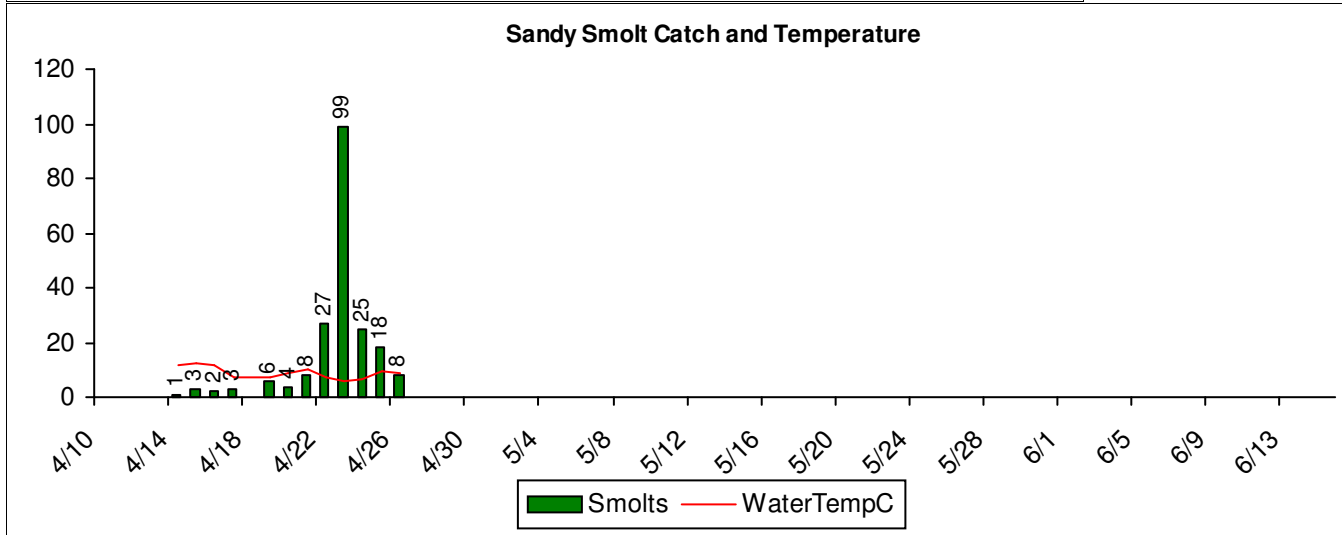

Total Salmon Catch (Naturally Reared) at Sandy River:

Total Salmon Catch:

Lifestage	Lane Road
smolt	204

Origin of Captured Smolts:

Origin	<>
Wild	204

Marks and Tags:

Observed or Applied	Type of Mark	Location of Mark	Lane Road
Applied	Fin Punch	Lower Caudal	22
Applied	Fin Punch	Upper Caudal	123
Observed	Fin Punch	Lower Caudal	3
Observed	Fin Punch	Upper Caudal	10