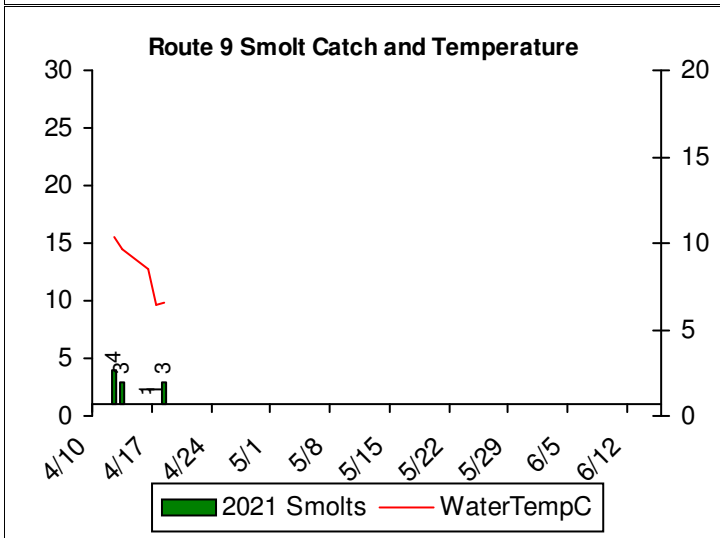

Total Salmon Catch at Route 9 and Little Falls:

Total Salmon Catch:

Salmon Lifestage	SnoMobile Bridge	Little Falls
Smolt	12	1

Origin of Captured Smolts:

Smolt Origin	Little Falls New	SnoMobile Bridge New	SnoMobile Bridge Recaps
Hatchery Stocked (age unknown)	1		
Naturally Reared		11	1

Marks and Tags:

Observed or Applied	Type of Mark	Location of Mark	Little Falls	SnoMobile Bridge
Applied	Fin Clip	Lower Caudal		5
Applied	Fin Clip	Upper Caudal		6
Applied	Fin Punch	Upper Caudal	1	
Observed	Fin Clip	Adipose	1	