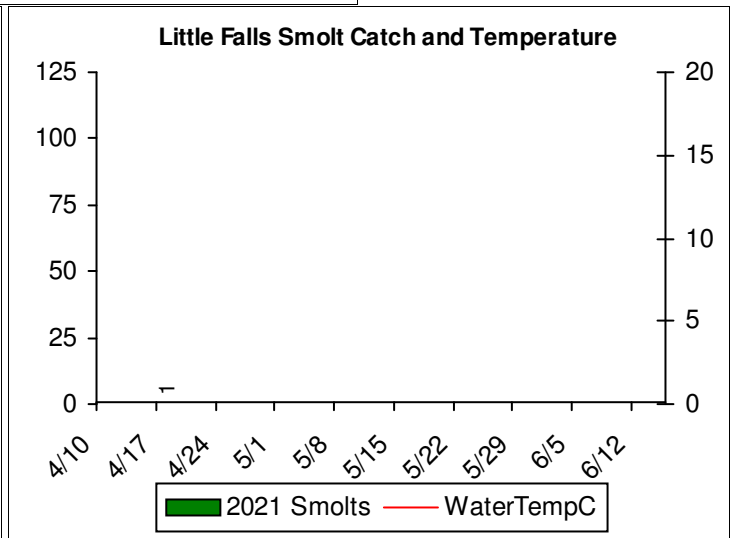

Total Salmon Catch at Route 9 and Little Falls:

Total Salmon Catch:

Salmon Lifestage	SnoMobile Bridge	Little Falls
Smolt	12	1

Origin of Captured Smolts:

Smolt Origin	Little Falls New	SnoMobile Bridge New	SnoMobile Bridge Recaps
Hatchery Stocked (age unknown)	1		
Naturally Reared		11	1

Marks and Tags:

Observed or Applied	Type of Mark	Location of Mark	Little Falls	SnoMobile Bridge
Applied	Fin Clip	Lower Caudal		5
Applied	Fin Clip	Upper Caudal		6
Applied	Fin Punch	Upper Caudal	1	
Observed	Fin Clip	Adipose	1	