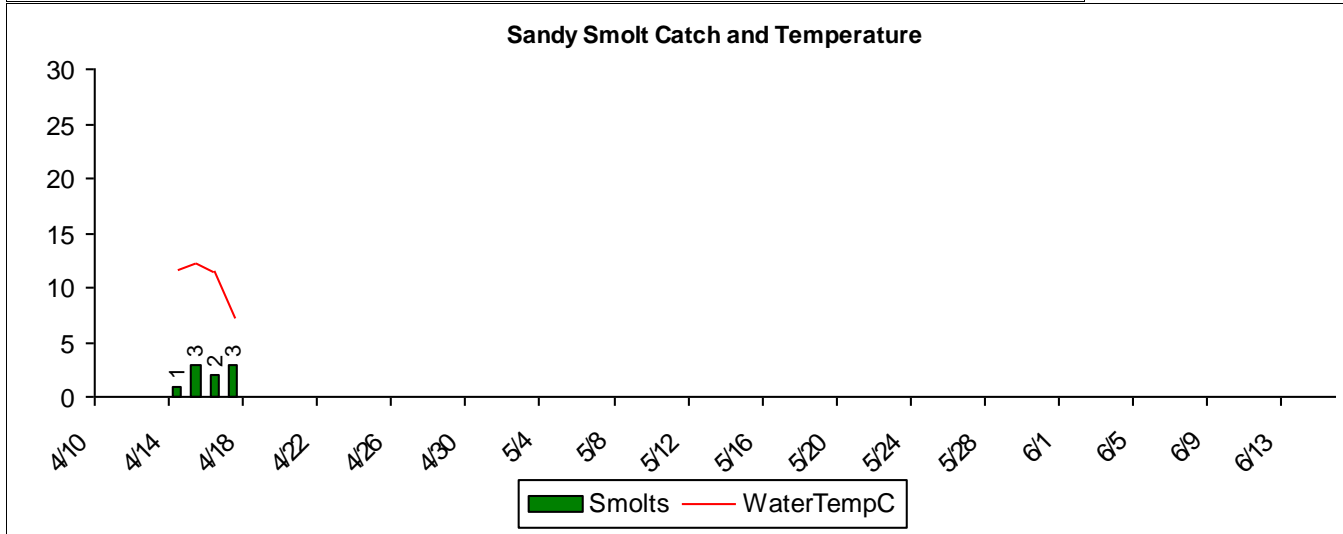

Total Salmon Catch (Naturally Reared) at Sandy River:

Total Salmon Catch:

Lifestage	Lane Road
smolt	9

Origin of Captured Smolts:

Origin	<>
Wild	9

Marks and Tags:

Observed or Applied	Type of Mark	Location of Mark	Lane Road
Applied	Fin Punch	Upper Caudal	9